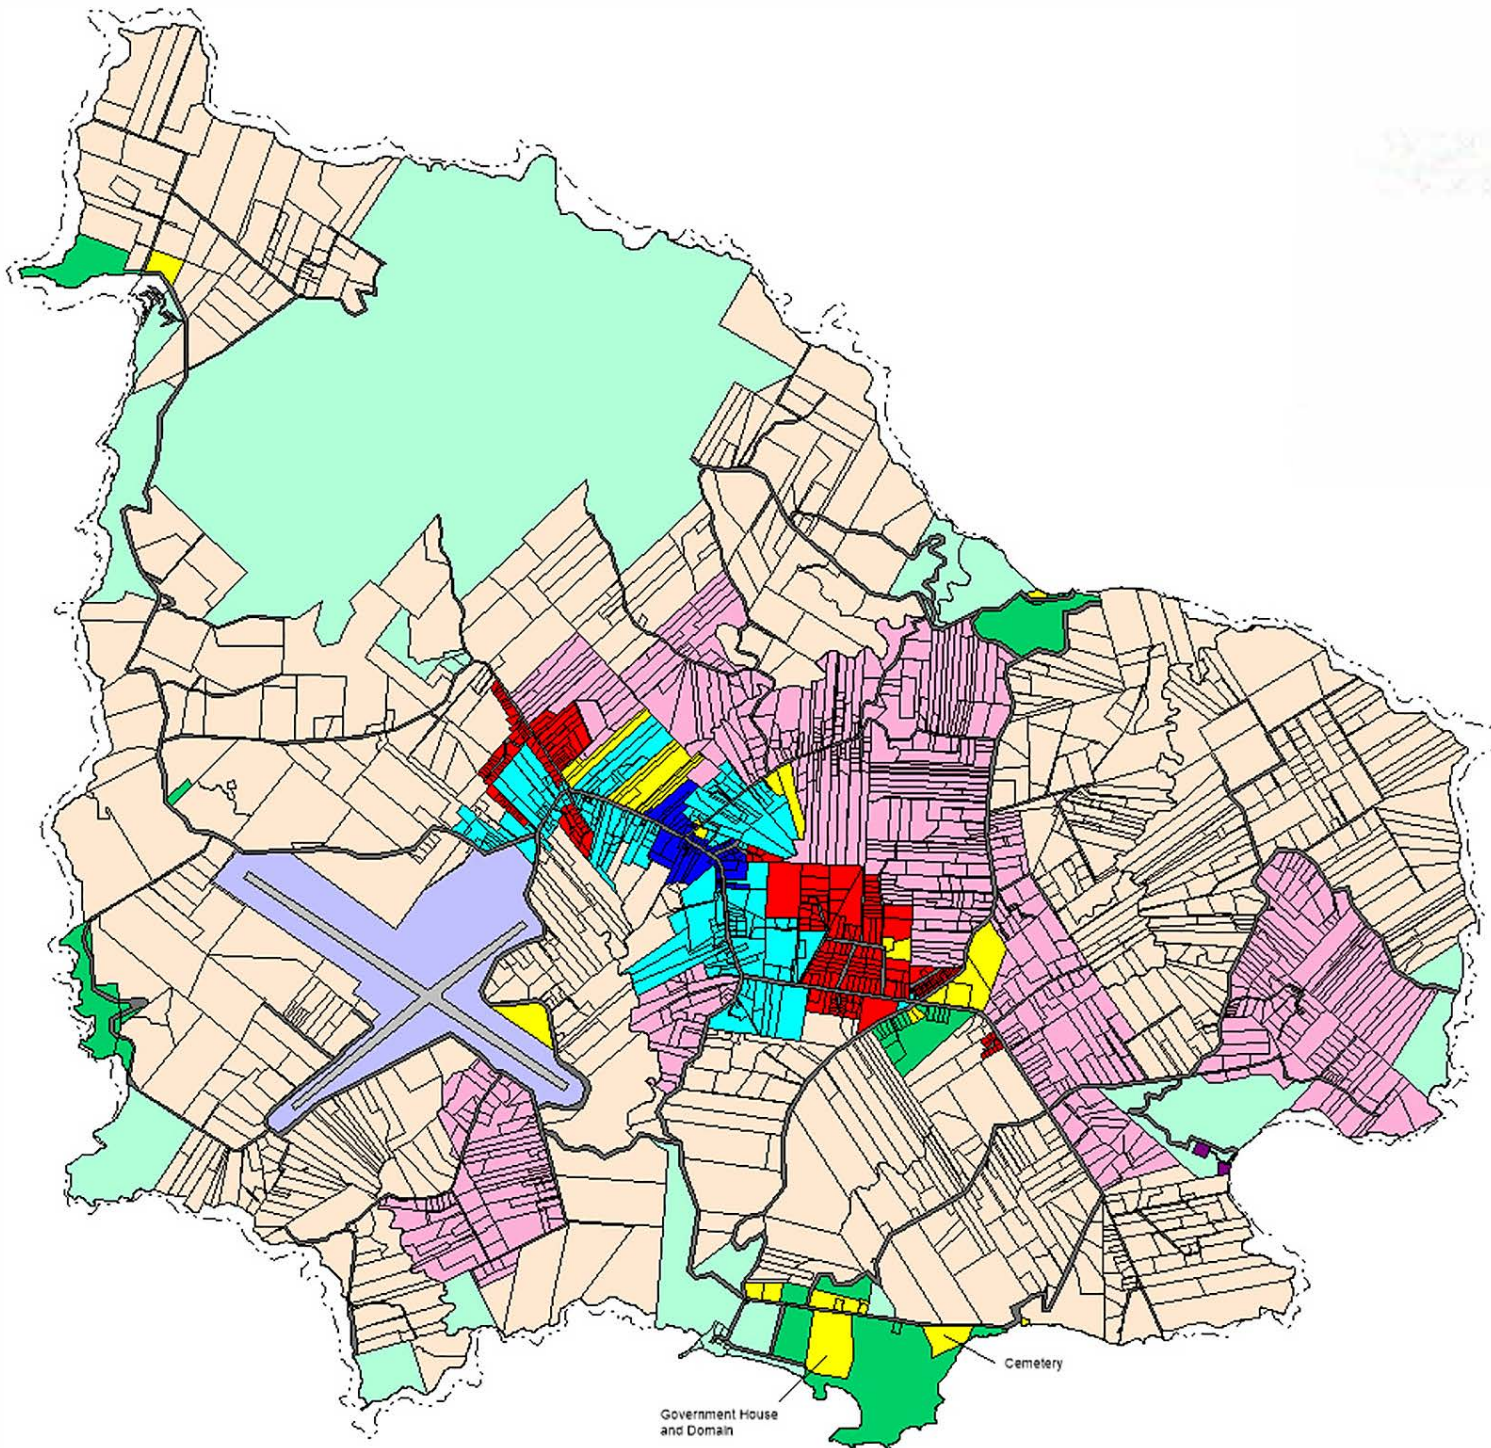

Norfolk Island Plan 2002 Zoning Map

-  Rural
-  Rural Residential
-  Residential
-  Mixed Use
-  Business
-  Industrial
-  Open Space
-  Conservation
-  Special Use
-  Airport
-  Roads
-  Cadastral Boundaries
-  Mean High Water Mark