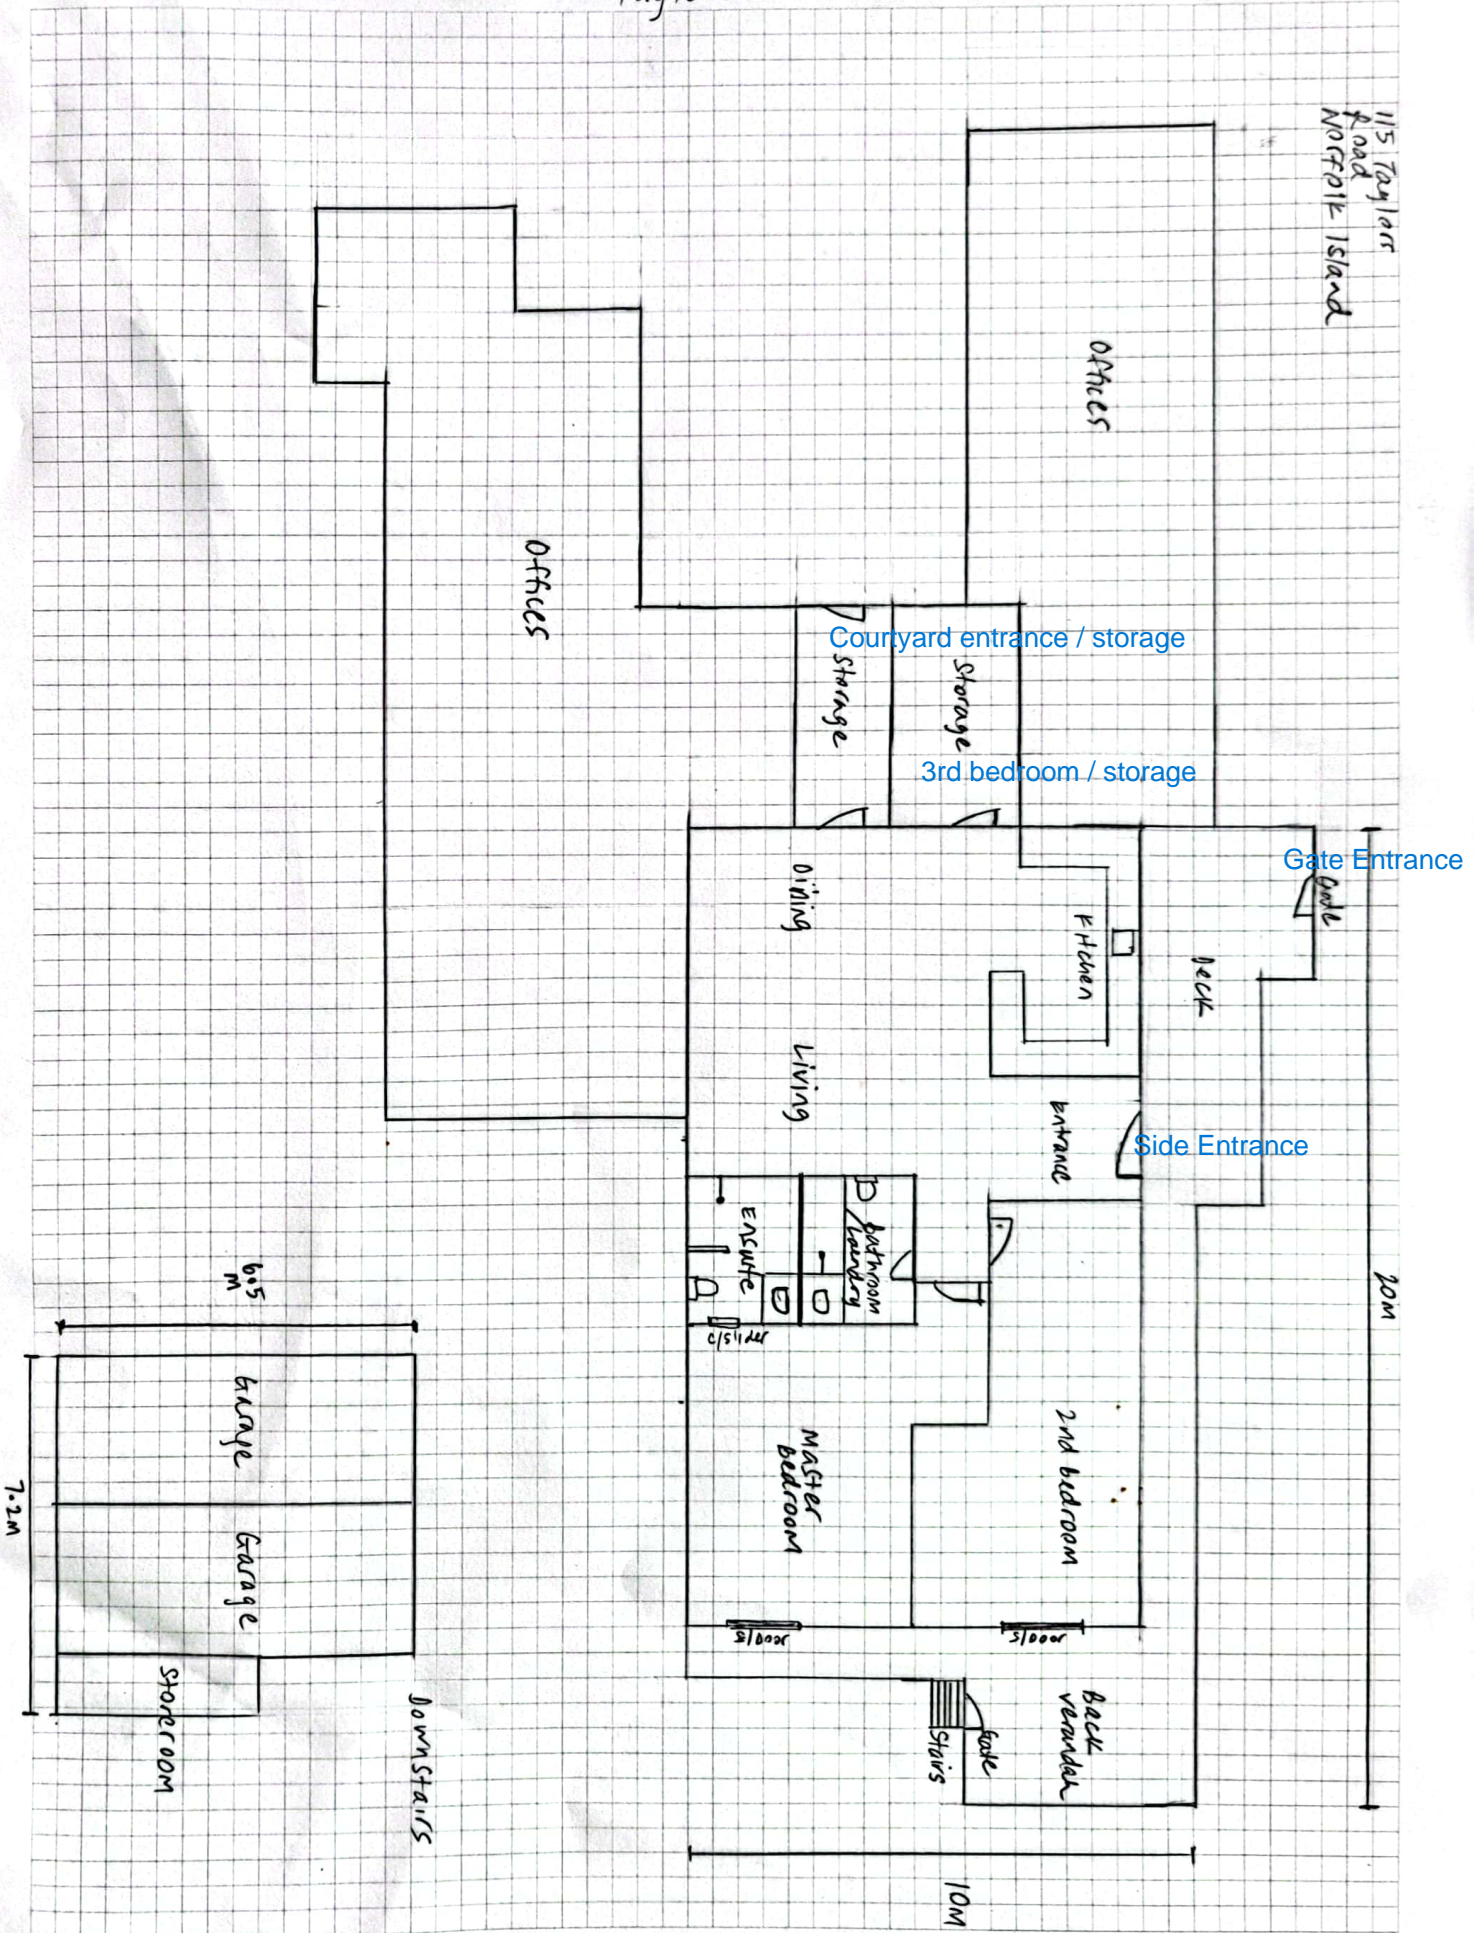

Taylor's Road.

115 Taylor's Road
Norfolk Island

8912: 3 Rocky Point Road

Application to include New Flush Wall advertising structure

To reflect new branding for the business now Whitewood Norfolk Island

I have the job on standby with Graphic Designer to be completed once sizing is approved, I'm checking with designer re options to put colour on black as per original/current sign. Also playing with the best tagline. Please see example mock up of the sign below. I can start working with the Designer based on the proposed size and send through a better mock up soon.

1m wide x 500mm high